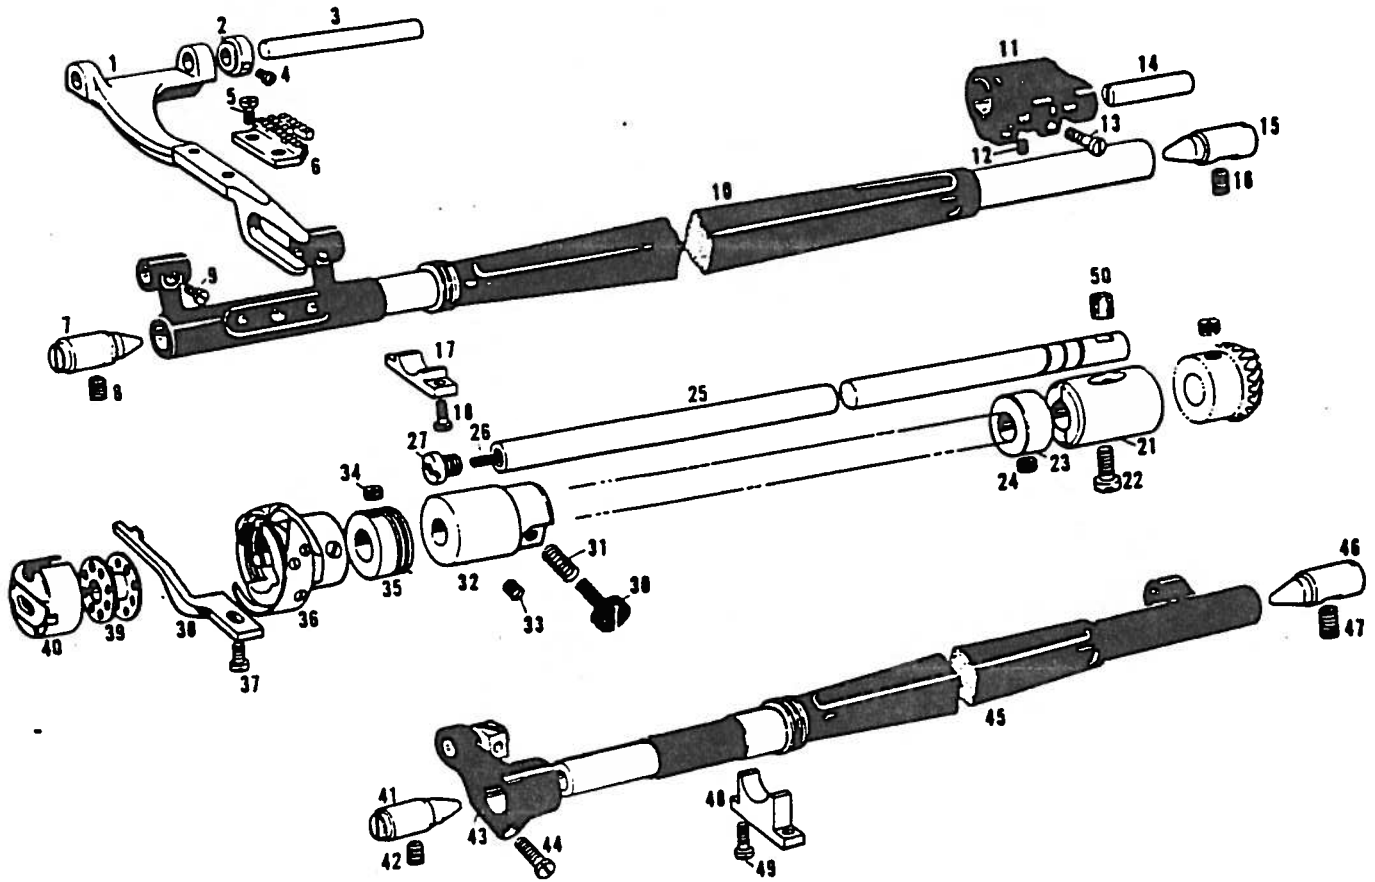

D. Rotary Hook Mechanism

Ref. No.	Name of Parts	Qty	Parts No.	Assembly No.	Ref. No.	Name of Parts	Qty	Parts No.	Assembly No.
D-1	Feed Bar	1			D-27	Screw	1	109173-0-01	
D-2	Feed Bar Shaft	1		Collar 182048-0-01	D-30	Screw	1	145334-0-01	
D-3	Feed Bar Shaft	2	144458-0-01		D-31	Spring	1	116794-0-01	
D-4	Screw	1	109156-0-01		D-32	Lower Shaft Bushing, Left	1	118761-1-00	
D-5	Screw	2	100080-0-03		D-33	Screw	2	013680-8-12	Oil Rejector 144943-0-01
D-6	Feed Dog	1	104847-0-01		D-34	Screw	1	013689-4-12	
D-7	Taper Center Left	1	013770-7-10		D-35	Oil Rejector	1		
D-8	Screw	2	104908-0-01		D-36	Rotary Hook Assembly	1	009681-0-12	
D-9	Screw	1	109154-0-03		D-37	Screw	1	100367-0-01	
D-10	Feed Rock Shaft	1	109152-0-01		D-38	Bobbin Case Holder Position Bracket	1	117132-0-01	
D-11	Feed Rock Shaft Arm	1	013689-4-12		D-39	Bobbin	1	100369-0-01	
D-12	Screw	2	009681-2-12		D-40	Bobbin Case	1	104847-0-01	
D-13	Screw	1	109153-0-01		D-41	Taper Center Left	1	013770-7-10	
D-14	Feed Rock Shaft Arm Pin	1	104848-0-01		D-42	Screw	1		Feed Lifting Arm 181562-0-01
D-15	Taper Center Right	1	013770-7-10		D-43	Feed Lifting Arm	1	009681-6-12	
D-16	Screw	1	118558-0-01		D-44	Screw	1	108536-0-03	
D-17	Oil Stopper	2	009670-8-12		D-45	Feed Lifting Rock Shaft	1	104848-0-01	
D-18	Screw	1	104520-1-00		D-46	Taper Center Right	1	013770-7-10	
D-21	Lower Shaft Bushing Right	1	121007-0-01		D-47	Screw	1	118559-0-01	
D-22	Screw	1		Collar 181995-0-01	D-48	Oil Stopper	2	009670-8-12	
D-23	Lower Shaft Coller	2	101706-0-03		D-49	Screw	1	107155-0-01	
D-24	Screw	1	109160-0-01		D-50	Felt	1		
D-25	Lower Shaft	1	106436-0-01						
D-26	Oil Felt