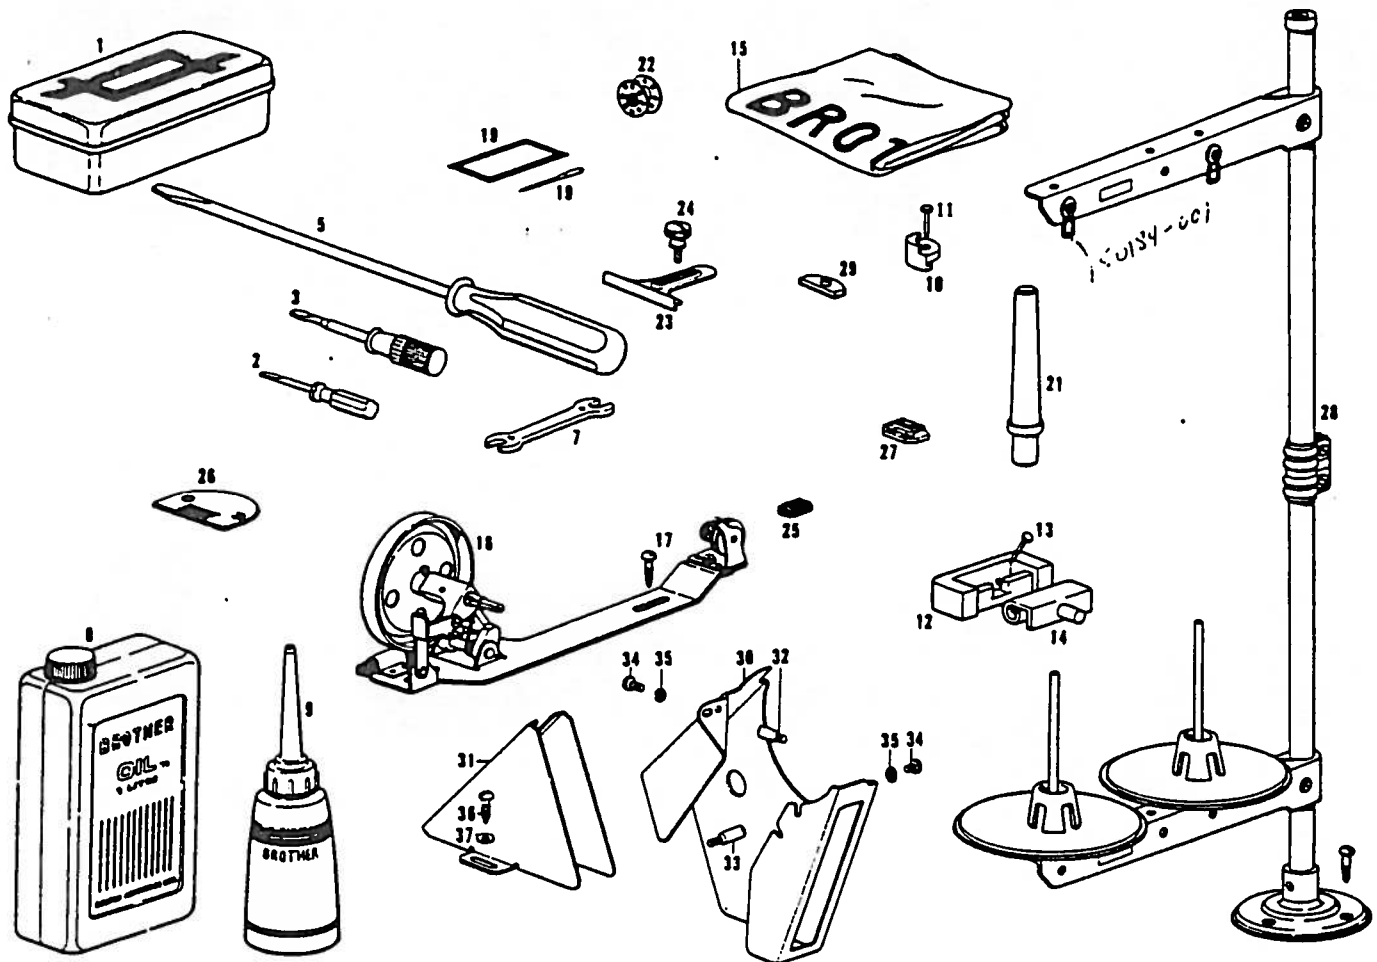

Z. Accessory

Ref. No.	Name of Parts	Q'ty	Parts No.	Assembly No.	Ref. No.	Name of Parts	Q'ty	Parts No.	Assembly No.
Z-1	Accessory Box		110436-0-01		Z-22	Bubbin		117132-0-01	
Z-2	Screw Driver		142443-0-01		Z-23	Ruler		100471-0-01	
Z-3	Screw Driver		118437-0-01		Z-24	Thumb Screw		106120-0-01	
Z-5	Screw Driver		101572-1-01		Z-25	Magnet		112525-0-00	
Z-7	Spanner 8x9		100887-0-01		Z-26	Needle Plate			
Z-8	Oil Tank		145277-1-03		Z-27	Feed Dog			
Z-9	Oiler		114483-0-01		Z-28	Cotton Stand Assembly			
Z-10	Head Cushion		146003-1-01		Z-29	Oil Pan Cushion		146004-0-01	
Z-11-13	Nail		109714-0-00		Z-30	Belt Cover UA		147849-0-01	
Z-12	Blower		143910-0-01		Z-31	Belt Cover D		147854-0-01	
Z-14	Hinge		143882-0-01		Z-32	Stud		147856-0-01	
Z-15	Head Cover		144222-0-01		Z-33	Stud		147855-0-01	
Z-16	Bobbin Winder Assembly		117963-0-01		Z-34	Screw		009680-8-12	
Z-17	Screw		100666-0-02		Z-35	Washer		028680-2-42	
Z-18	Needle				Z-36	Screw		100666-0-02	
Z-19	Needle Bag				Z-37	Washer		025750-1-32	
Z-21	Head Rest		100477-0-01						

- *The details of included accessories are subject to change.
- *Änderungen in der Aufstellung der mitgelieferten Zubehöre sind vorbehalten.
- *Les détails des accessoires inclus sont sujets à des changements.
- *Los detalles de los accesorios incluidos pueden variar.