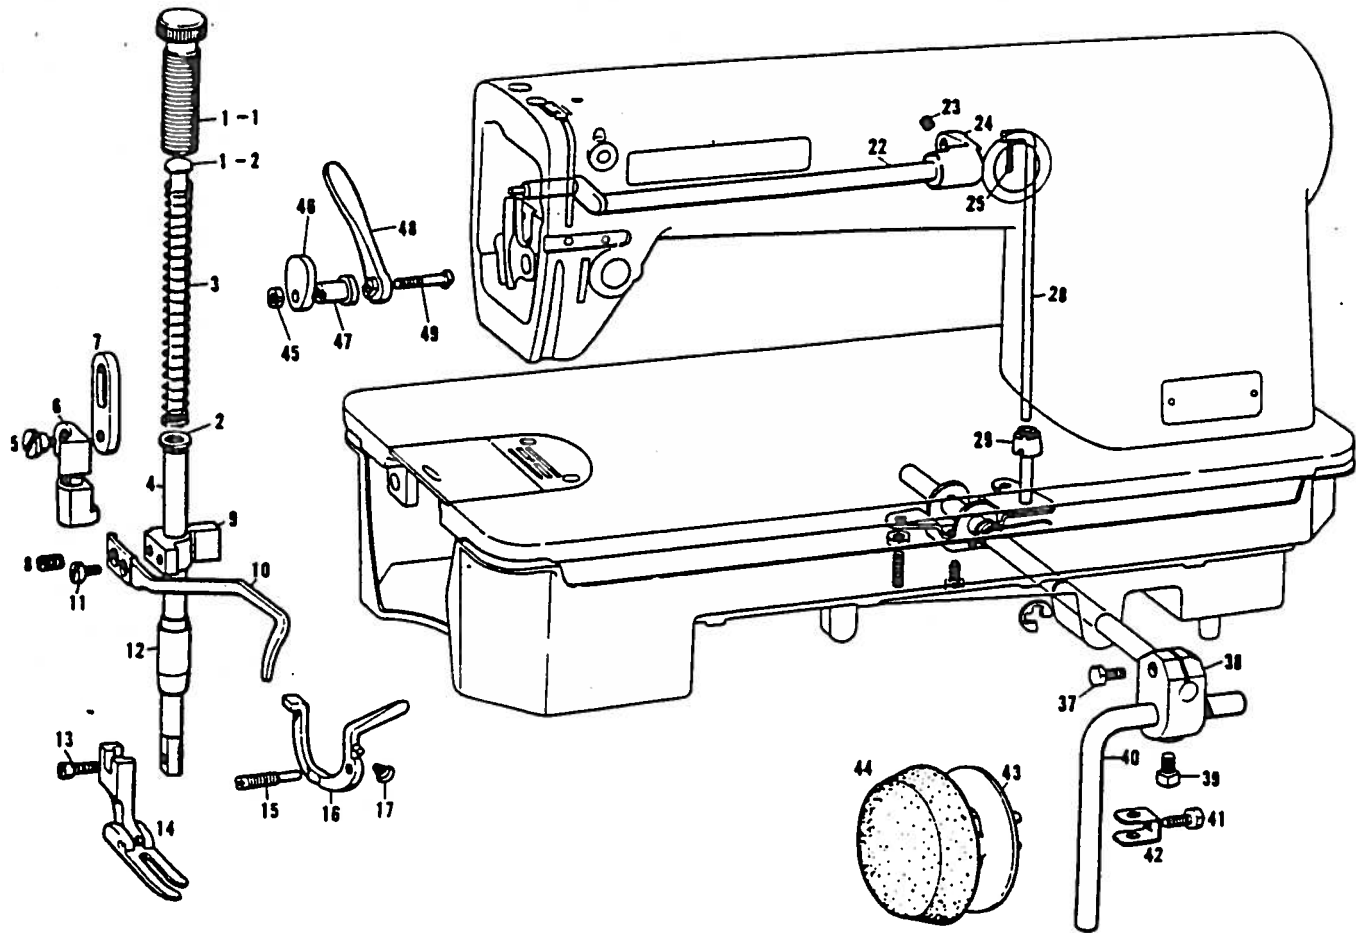

E. Presser Foot

Ref. No.	Name of Parts	Q'ty	Parts No.	Assembly No.	Ref. No.	Name of Parts	Q'ty	Parts No.	Assembly No.
E-1-1	Screw	1	141207-0-01		E-22	Knee Lifter Upper Crank Shaft	1	109145-0-01	
E-1-2	Presser Spring Bar	1	141208-0-01		E-23	Screw	1	013770-7-10	Knee Lifter Crank Upper Assembly 142756-0-01
E-2	Presser Spring Washer	1	140407-0-01		E-24	Knee Lifter Crank Upper	1		
E-3	Presser Spring	1	141209-0-01		E-25	Pin	1	045161-0-00	
E-4	Presser Bar	1	111466-0-01		E-28	Knee Lifter Connecting Rod	1	141168-0-01	
E-5	Screw	1	100294-0-01		E-29	Knee Lifter Complying Bar	1	145573-0-00	
E-6	Presser Bar Lifter Bracket	1	100290-0-01		E-37	Bolt	1	017762-0-13	
E-7	Presser Bar Lifting Connector	1	109144-0-01		E-38	Knee Lifter Joint	1		
E-8	Screw	1	013760-8-10	Presser Bar Clamp Assembly 180102-0-01	E-39	Bolt	1	100463-0-01	
E-9	Presser Bar Clamp	1			E-40	Knee Lifter Bar	1		Knee Lifter Assembly 181427-0-01
E-10	Presser Bar Bracket Thread Guide	1	111469-0-01		E-41	Bolt	1	110087-0-01	
E-11	Screw	1	009680-7-13		E-42	Knee Lifter Plate Stopper	1		
E-12	Presser Bar Bushing	1			E-43	Knee Lifter Plate	1		
E-13	Screw	1	001670-8-14		E-44	Knee Lifter Cover	1	140503-0-01	
E-14	Presser Foot Complete	1			E-45	Nut	1	021680-2-02	
E-15	Hinge Screw	1	109163-0-01		E-46	Presser Bar Lifter Cam	1	142015-0-01	
E-16	Tension Release Lever	1	111470-0-00		E-47	Presser Bar Lifter Shaft	1	142017-0-01	
E-17	Tension Release Lever Spring	1	100405-0-01		E-48	Presser Bar Lifter Lever	1	142016-0-01	
					E-49	Bolt	1	142018-0-01	

for pin #15 & #16
Knee L